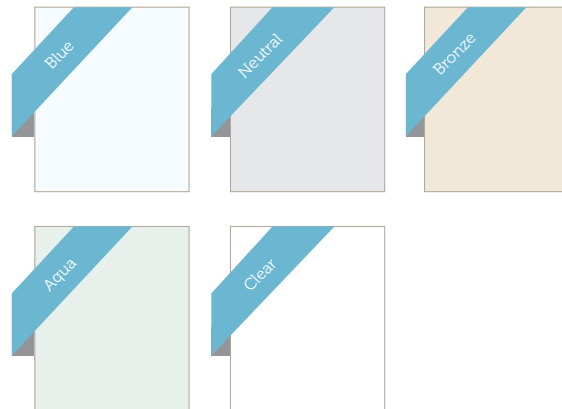

## Frame colours

\*White internal frame as supplied as standard. Anthracite Grey internal frame also available.

## Glass colours

\*Supplied with 1.2u value glazing as standard. 1.0u value available as an upgrade cost.

This spacious reverse lean-to in Anthracite Grey is a contemporary take on the traditional lean-to, offering a modern design with a sense of more space