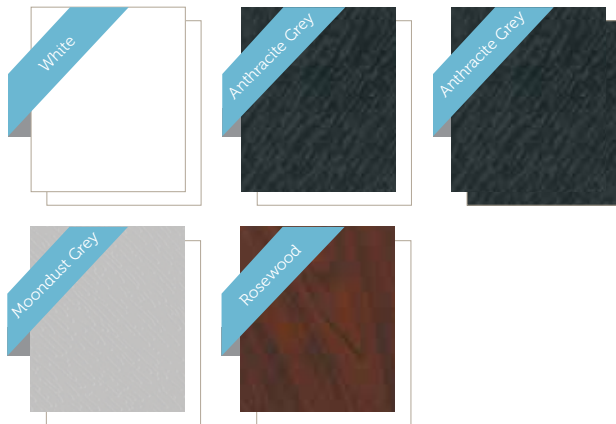

Skypod features white internal finishes as standard, to maximise the light and airy feel

## Frame colours

\*White internal frame as supplied as standard. Anthracite Grey internal frame also available.