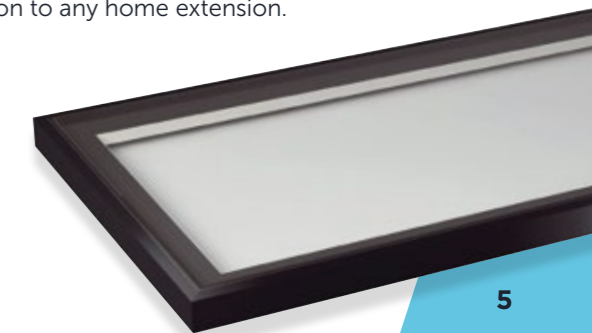

Minimal Sightlines

The minimalistic contemporary external design with flush glazing gives a sleek, modern appearance and is a stunning addition to any home extension.