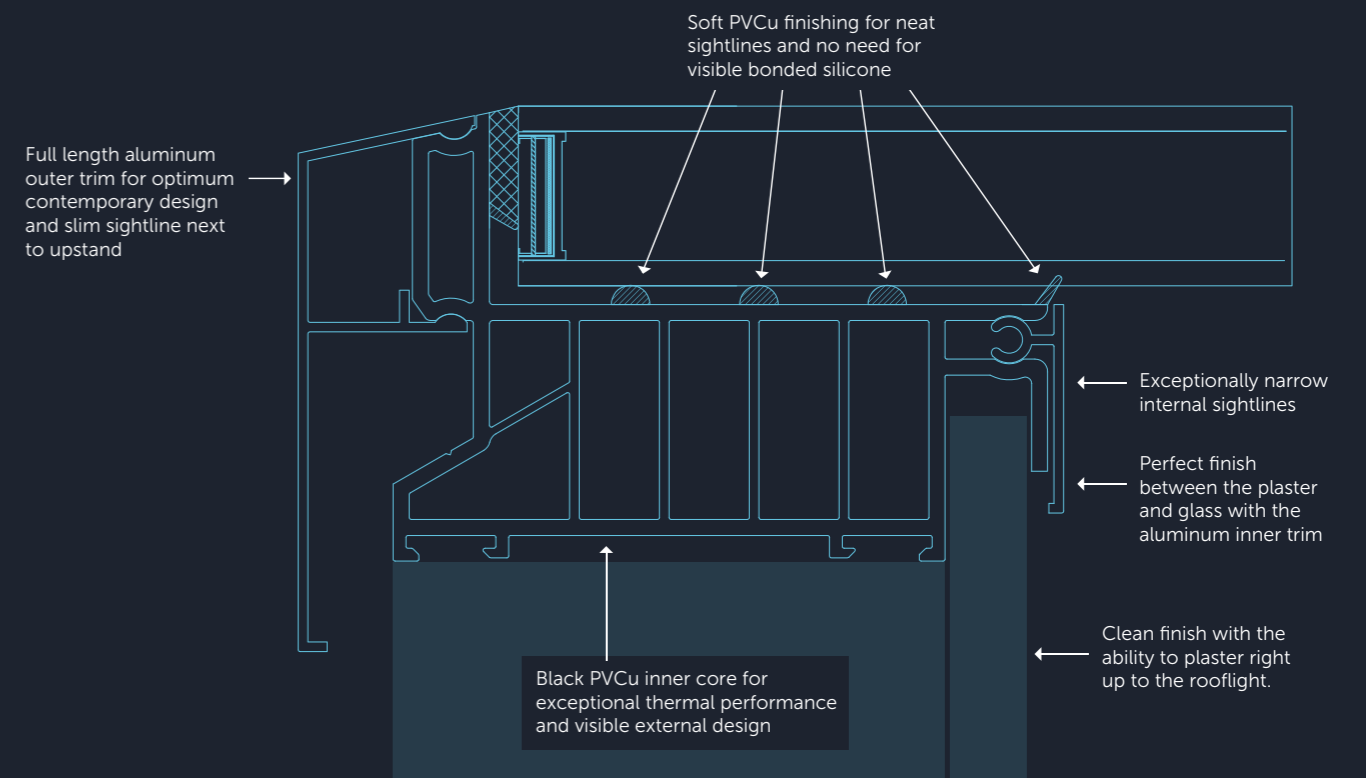

Maximum Light

The unique aluminium external and internal capping and bespoke structural PVCu internal core make the Atlas Flat Rooflight the ultimate glazed flat rooflight.

Sitting flush with the internal plaster line, the fixed flat rooflight appears frameless from the interior of the home, creating the illusion of an open roof space.

Minimal Sightlines

The minimalistic contemporary external design with flush glazing gives a sleek, modern appearance and is a stunning addition to any home extension.

NO BARS MORE STARS

TECHNICAL SPECIFICATION

Available in white, grey, black, grey on white and black on white as well as special RAL colours.

Available colours:

Low Maintenance

All Atlas Flat Rooflights come with Active Neutral self-cleaning glass as standard, helping you to keep your Flat Rooflight looking cleaner for longer. Solar control and low-e coatings along with an argon gas-filled cavity controls the amount of visible light, UV and heat that passes through the glass.