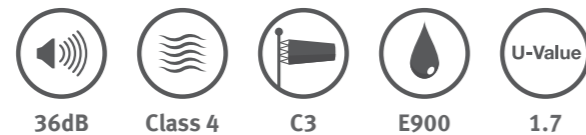

Configurations

- (A) One Panel Sliding
- (B) Two Panel Sliding
- (C) Three Panel, Single Sliding
- (D) Three Panel Sliding
- (E) Four Panel Sliding
- (F) Six Panel, Four Sliding